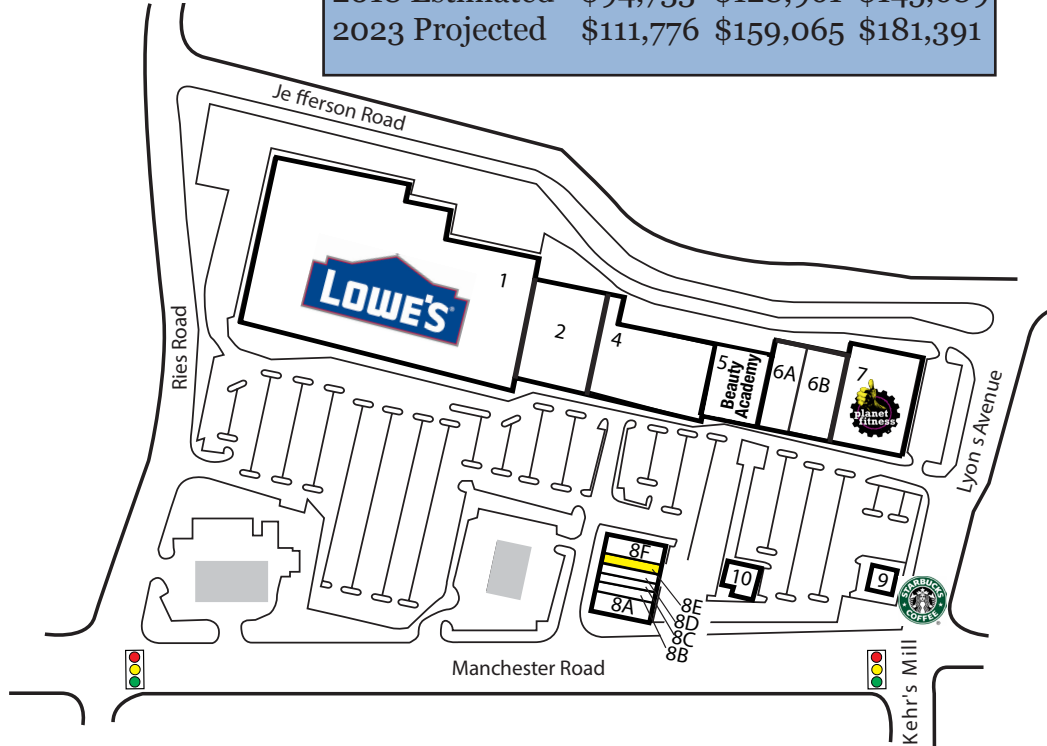

OLDE TOWNE PLAZA

14810 Manchester Road, Ballwin, Missouri

Lowe's Anchored Trophy Power Center at Two Signalized Intersections

Olde Towne Plaza is an institutionally managed, core asset and would be the trophy of any investor's portfolio. The 288,074 square foot property enjoys excellent traffic light access and visibility along Manchester road (Rt. 100) and sits directly across from Ballwin's city hall offices, only 20 mins outside of St. Louis, MO. Over 88% of the center's GLA is secured by national and credit worthy tenants with almost half of the GLA being secured until 2021 by Lowe's Home Improvement. Recent lease extensions from Marshalls, Starbucks, Fedex Office prove the long term strength of this busy center.

OLDE TOWNE PLAZA

14810 Manchester Road, Ballwin, Missouri

Lowe's Anchored Trophy Power Center at Two Signalized Intersections

DEMOGRAPHICS

POPULATION 1 mile 3 miles 5 miles

2018 Estimated 10,309 83,029 161,875

2023 Projected 10,049 81,608 159,214

INCOME

2018 Estimated \$94,733 \$128,961 \$145,689

2023 Projected \$111,776 \$159,065 \$181,391

Suite	Tenant	Sq. Footage
1	Lowe's Home Improvement	135,197
2	Sky Zone	31,000
4	Painted Tree Marketplace	33,500
5	Crave Beauty Academy	10,420
6A	FOSS Swim School	10,000
6B	Kids Empire	15,000
7	Planet Fitness	30,000
8A	FedEx Office	3,825
8B	Sport Clips	1,700
8C	Check Into Cash	1,700
8D	Clarkson Eyecare	2,200
8E	AVAILABLE	1,200
8F	McAlister's Deli	3,770
9	Starbucks	1,500
10	Texas Roadhouse	7,062